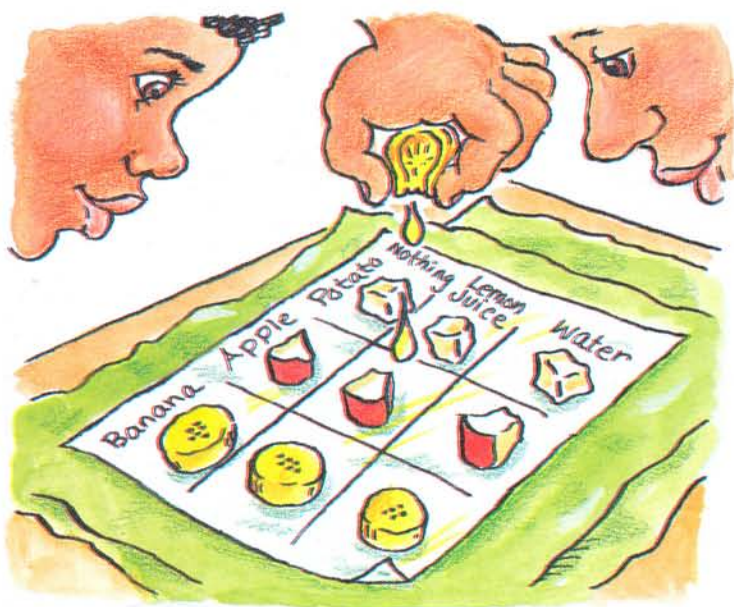

1 Spread paper towels over your work area. Ask your adult partner to help you cut three pieces each of potato, apple, and banana to about the size shown. Also, ask your adult partner to cut the lemon in half.

2 Place a sheet of paper on your paper towels and put the pieces of potato, apple, and banana on the paper in rows and label the rows as shown.

ACTUAL SIZE

You will need

- paper towels
- 4 sheets of paper
- potato
- banana
- apple
- lemon
- water
- butter knife

Be sure to wash your hands when you finish. Lemon juice can sting your eyes!

3 Do nothing to the first piece of food in each row. Squeeze a few drops of lemon juice on the second piece in each row so that the whole surface of the piece has lemon juice on it. Put a few drops of water on the third piece in each row so that the whole surface has water on it.

4 Label the columns on your piece of paper as "nothing," "lemon juice," and "water" as shown.

5 On a separate sheet of paper, make a chart like the one at right but make it big enough to fill the whole sheet. Each box is for you to draw a picture of the food and write down your observations about how it looks.